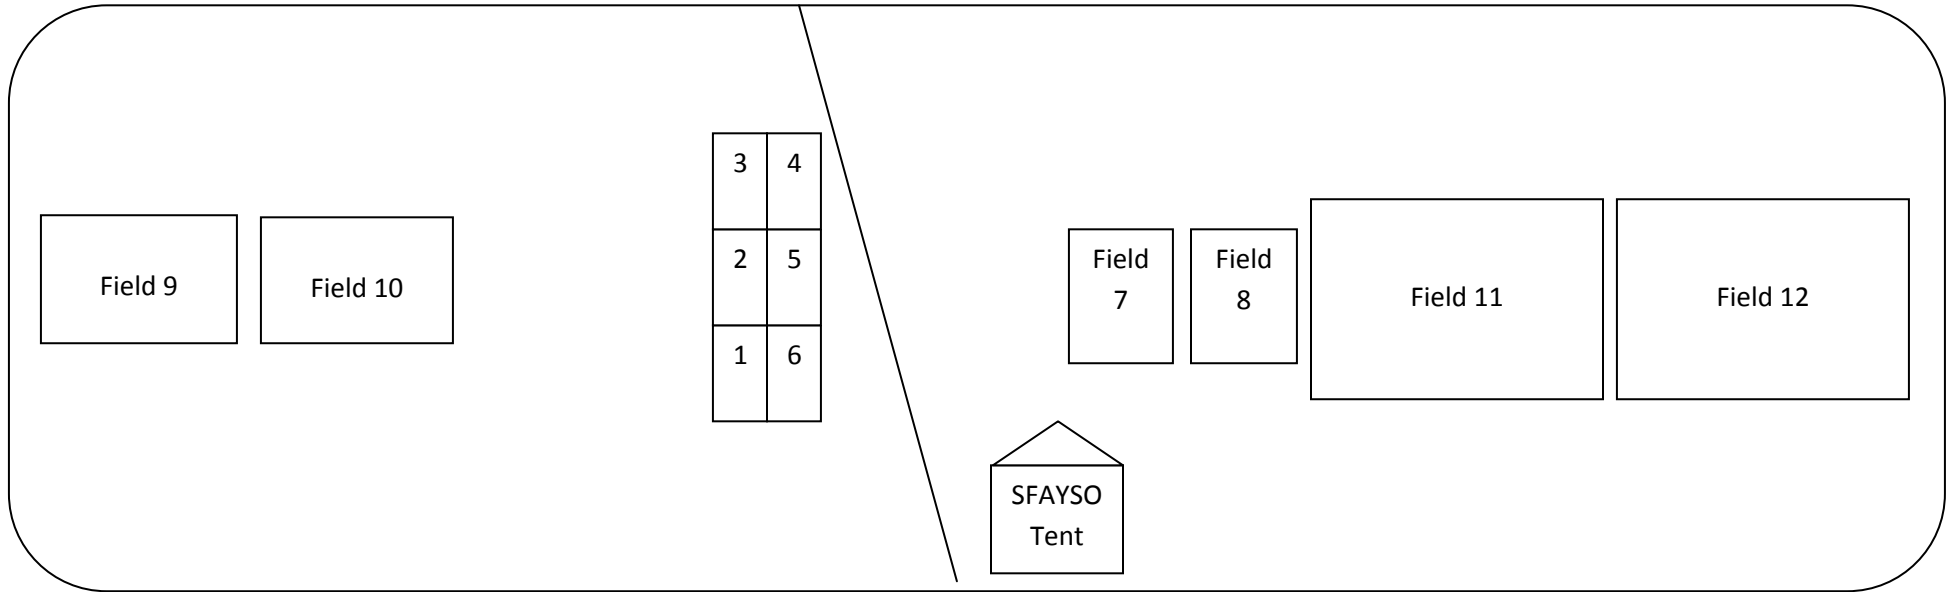

# SFAYSO 2010 Field Map

Location: Municipal Recreation Complex

Restrooms

Parking Lot